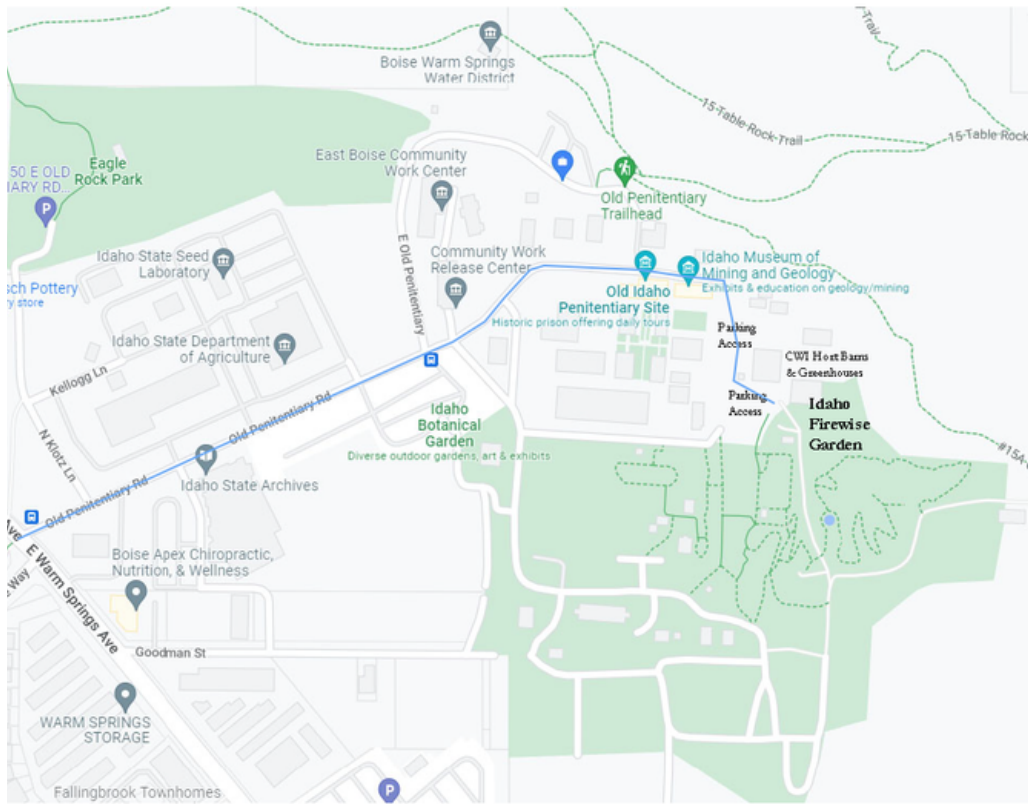

IDAHO FIREWISE, INC.

Invites You to Our Garden Open House

JUNE 3 • SATURDAY • 10AM-2PM
OLD PENITENTIARY RD
BOISE, IDAHO

The Idaho Firewise Demonstration Garden will be accessible free to the public for this event. Parking will be available at the College of Western Idaho Horticulture barns & greenhouses, accessible from the Old Penitentiary grounds.

From downtown Boise:

Head East on E Warm Springs Ave

Turn Left onto Old Penitentiary Rd

Pass the Idaho Botanical Garden entrance & parking lot

Pass the Old Idaho Penitentiary Site entrance

Keep going through the chained gate area