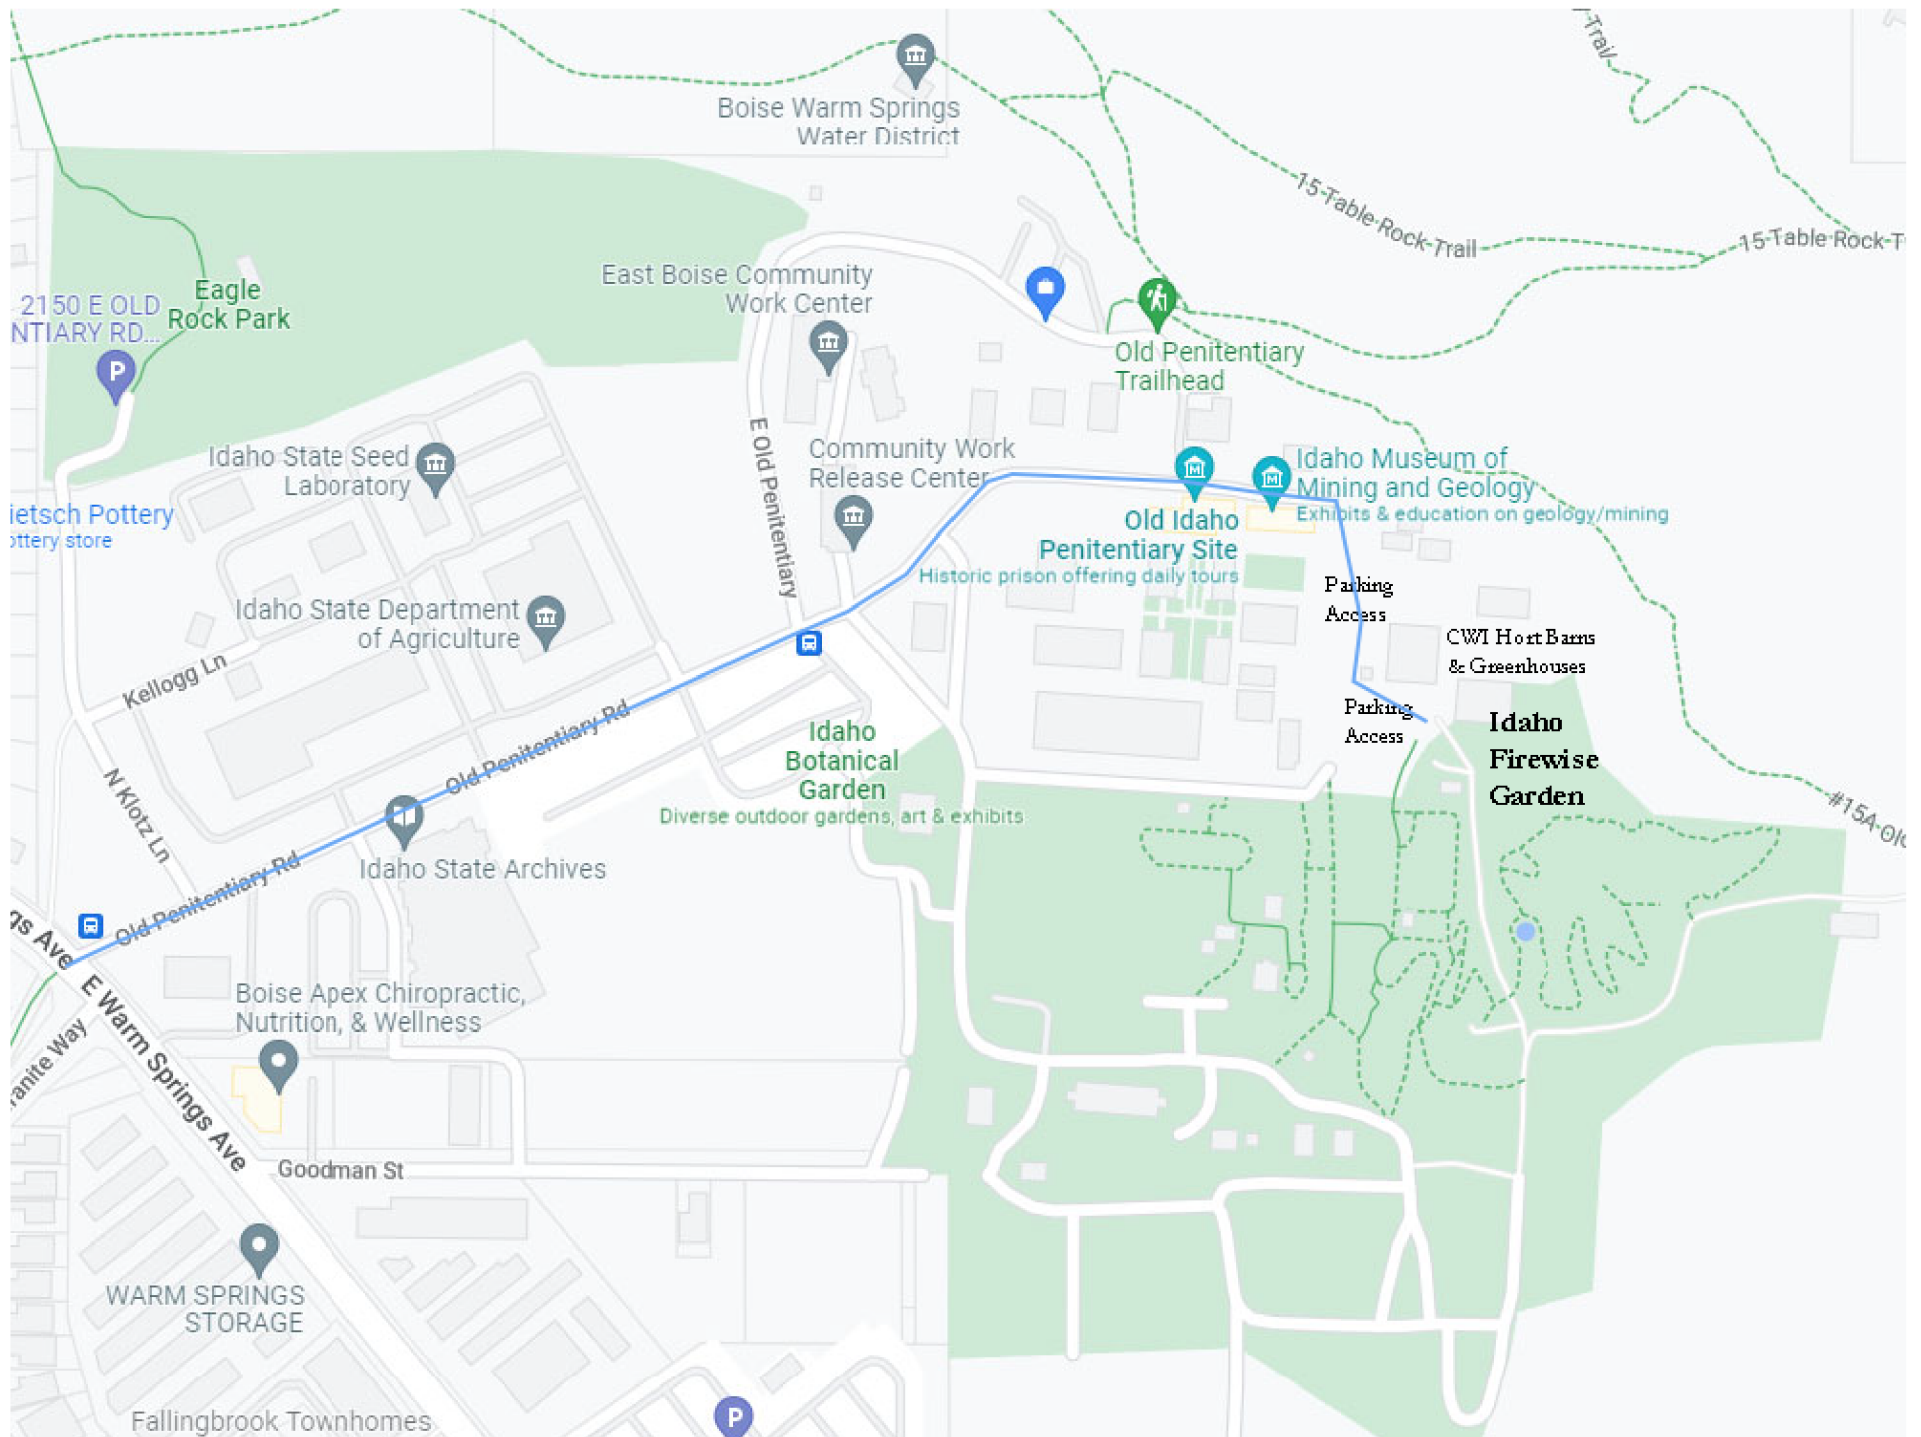

Join Us for a Community Wildfire
Preparedness Day Event!

May 4, 2024
10 AM - 2 PM

Idaho Firewise Garden Open House

Learn how to protect your home from wildfire by
visiting our firewise demonstration garden!

Idaho Firewise Garden
Old Penitentiary Avenue
Boise, Idaho

Staff, volunteers, and
collaborators available for visitor
engagement

Join Us for a Community Wildfire Preparedness Day Event!

May 4, 2024
10 am-2 pm

Idaho Firewise Garden Open House

Visit with our Collaborating Partners!

Ada County Emergency Management
National Weather Service
Boise Fire Department
Idaho Power
811 Digline

Head East on E Warm Springs Ave & Turn Left onto Old Penitentiary Rd
Pass the Idaho Botanical Garden entrance & parking lot
Pass the Old Idaho Penitentiary Site entrance
Keep going through the chained gate area!
Park on CWI Horticulture grounds near the barns or greenhouses
We'll see you at the Idaho Firewise Garden!