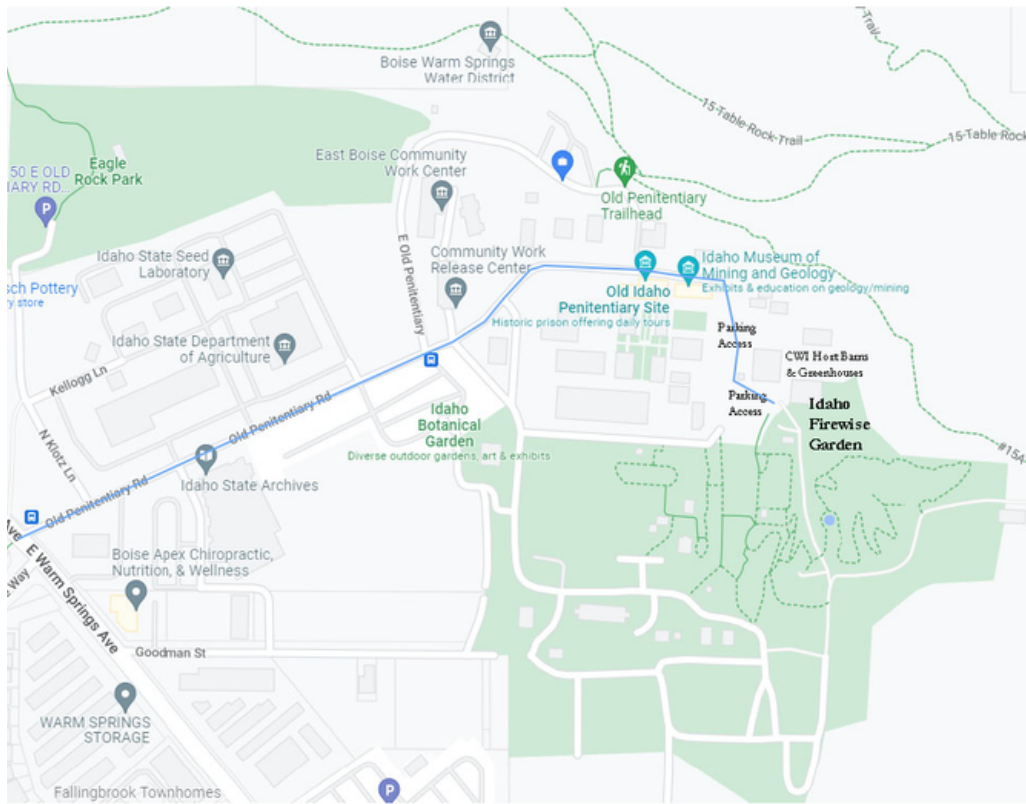

IDAHO FIREWISE, INC.

Invites You to Our Garden Open House

MAY 4 • SATURDAY • 10AM-2PM
OLD PENITENTIARY RD
BOISE, IDAHO

Join us for this free event to kick-off Wildfire Awareness Month! Parking is accessible at CWI's Horticulture campus on Old Penitentiary grounds

Learn how to protect your home from wildfire by visiting the Idaho Firewise demonstration garden!

Staff, volunteers, and collaborators available for visitor engagement

Visit with our Collaborating Partners!

Ada County Emergency Management
National Weather Service
Boise Fire Department
Idaho Power
811 Digline

Fore more information, please visit:
www.idahofirewise.org/events

From downtown Boise:

Head East on E Warm Springs Ave & Turn Left onto Old Penitentiary Rd

Pass the Idaho Botanical Garden entrance & parking lot

Pass the Old Idaho Penitentiary Site entrance

Keep going through the chained gate area

Park on CWI Horticulture grounds near the barns or greenhouses