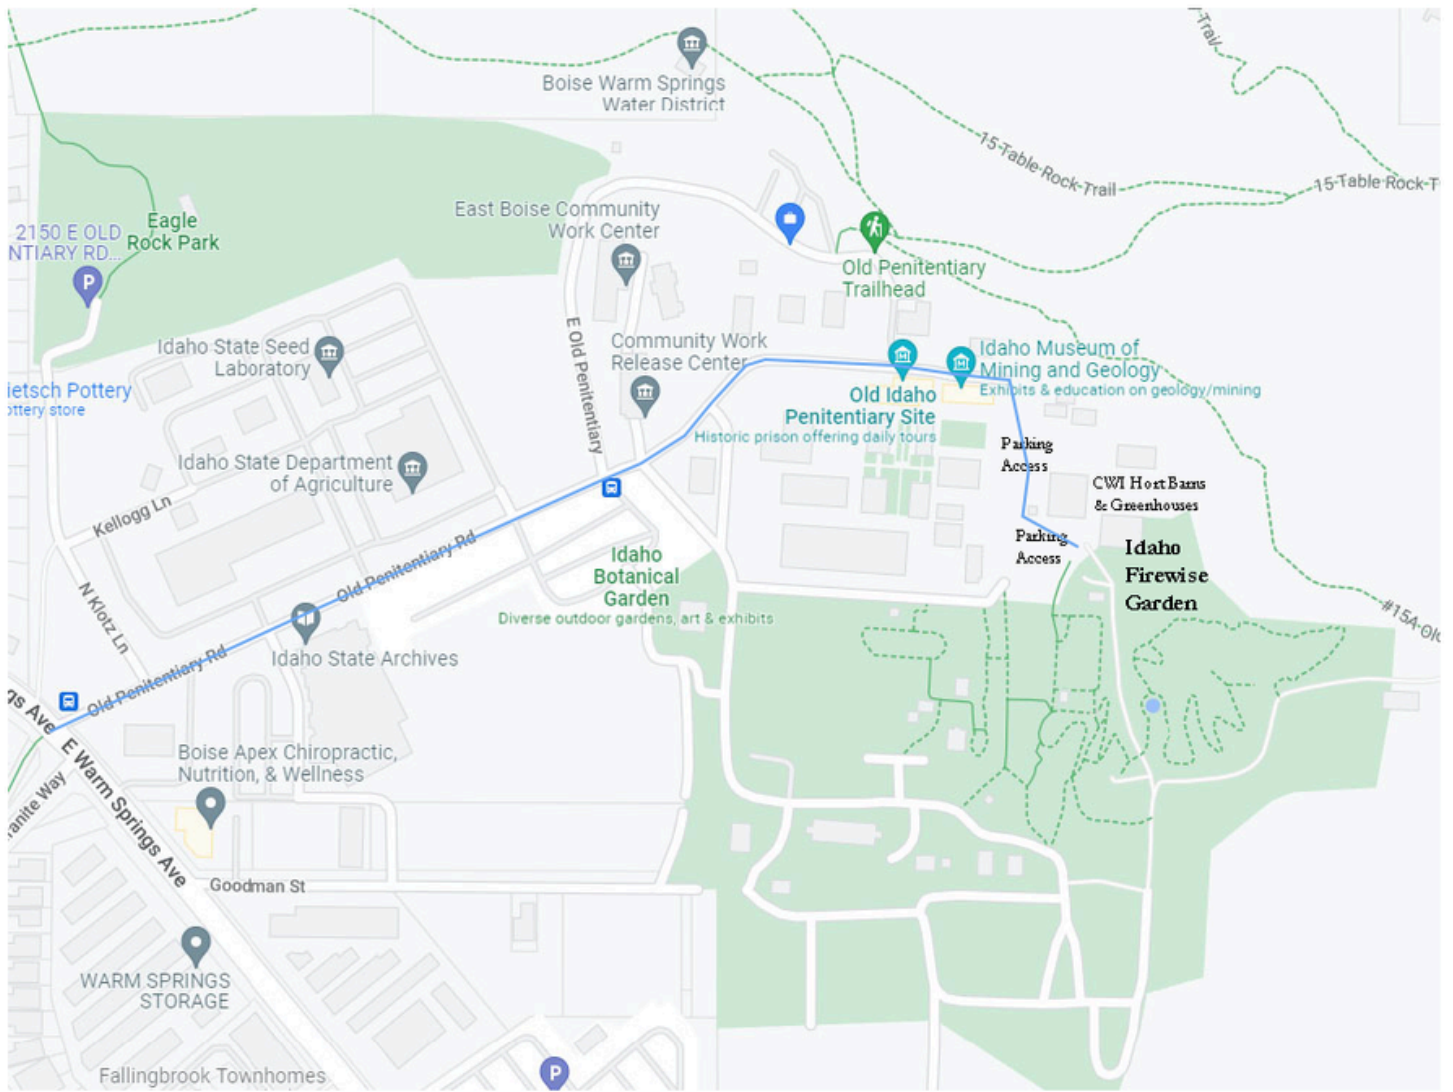

IDAHO FIREWISE GARDEN

PREPAREDNESS FAIR 2026

Visit with our Event Partners!

Ada County Emergency Management
Youth Climate Action Council
The Resilience Institute
Boise Fire Department
Red Cross, 811 Digline
Idaho Power

May 16. Saturday. 10AM-2PM

Old Penitentiary Rd.
Boise, Idaho

Learn how to protect your home
from wildfire

Staff, volunteers, and educational
materials available

LEARN ABOUT FIRE RESILIENCY & PREPAREDNESS

From downtown Boise:
Head East on E Warm Springs Ave & Turn Left onto E Old Penitentiary Rd
Pass the Old Idaho Penitentiary Site entrance
Keep going towards the base of the foothills
Park behind the Old Penitentiary near the historic barns or garden greenhouses