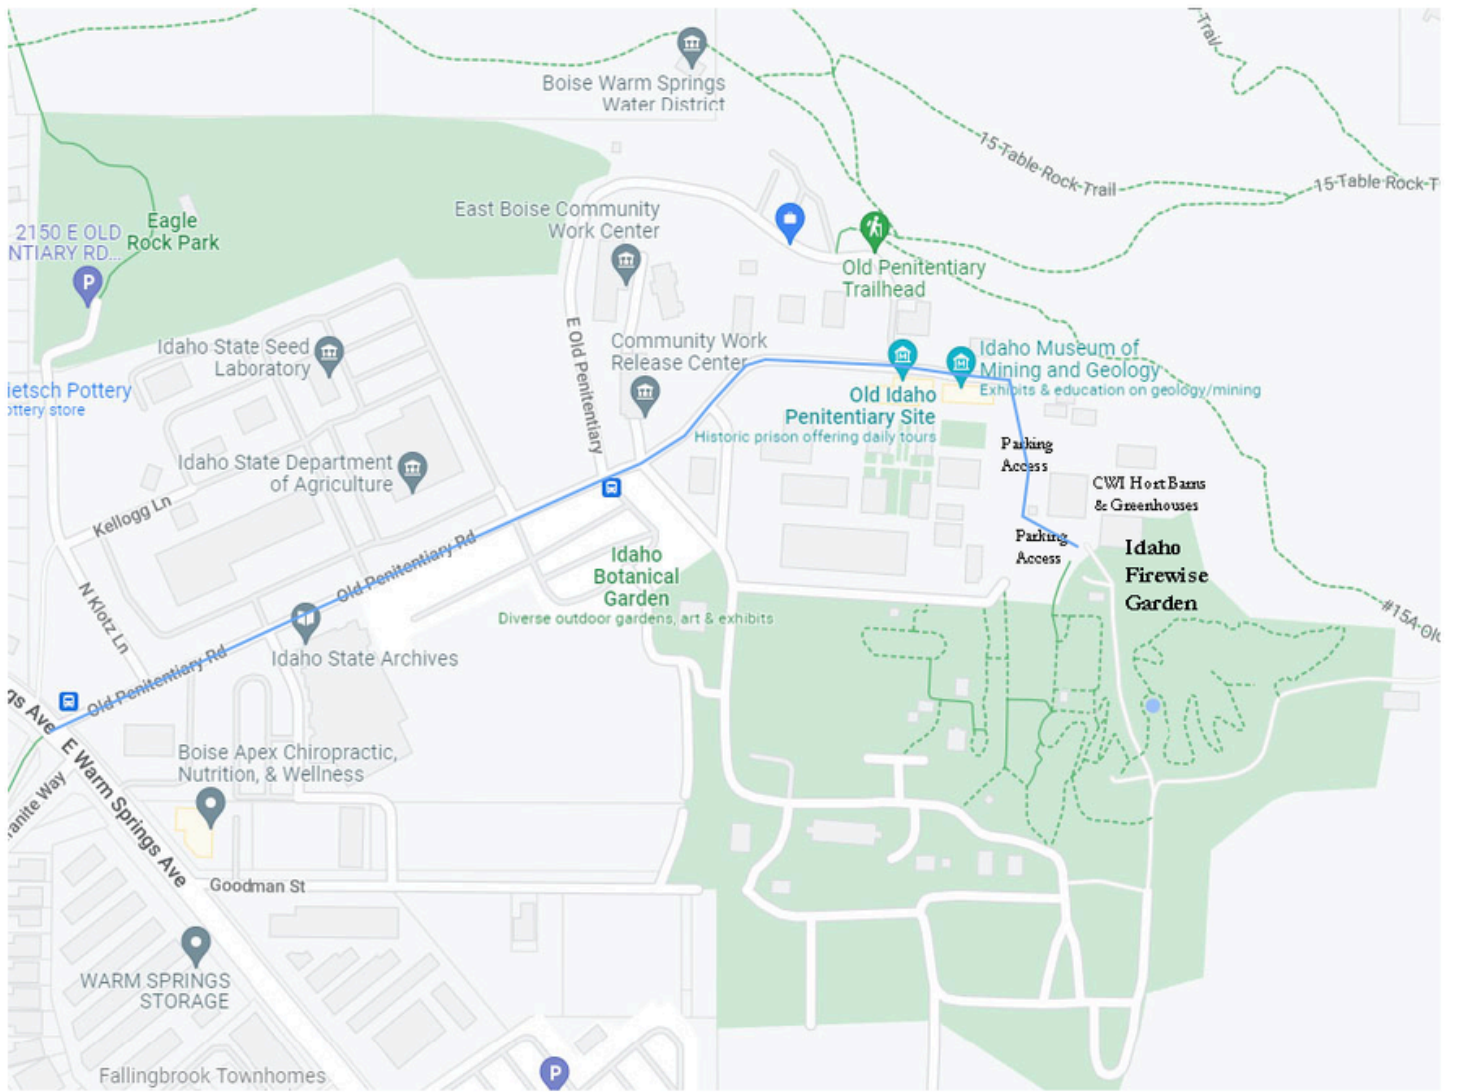

**May 16. Saturday. 10AM-2PM**

**Old Penitentiary Rd.  
Boise, Idaho**

Learn how to protect your home  
from wildfire

Staff, volunteers, and educational  
materials available

**LEARN ABOUT FIRE RESILIENCY & PREPAREDNESS**

From downtown Boise:  
 Head East on E Warm Springs Ave & Turn Left onto E Old Penitentiary Rd  
 Pass the Old Idaho Penitentiary Site entrance  
Keep going towards the base of the foothills  
Park behind the Old Penitentiary near the historic barns or garden greenhouses